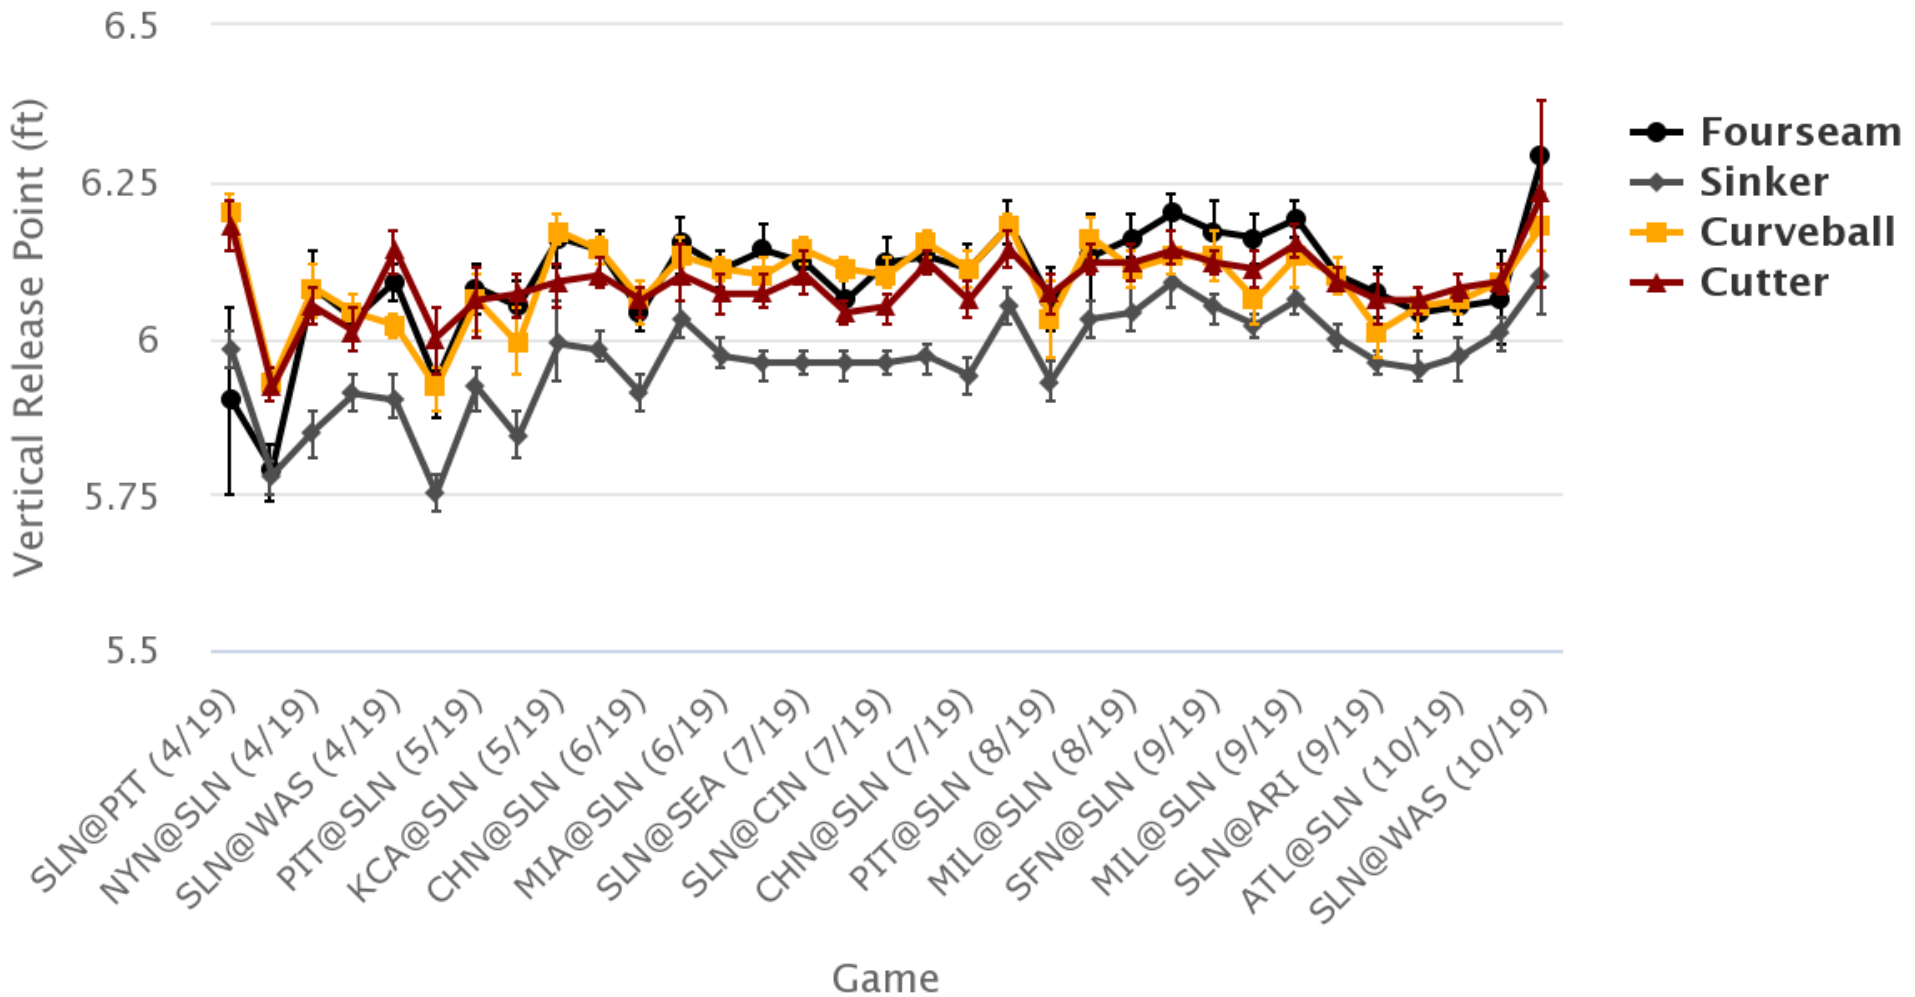

Adam Wainwright (St. Louis Cardinals)

Sorted by Pitch Type | From 01/01/2019 to 01/01/2020 | All Competition Levels

Pitches: FA SI FC CU

Error Bars: 95% Confidence Interval